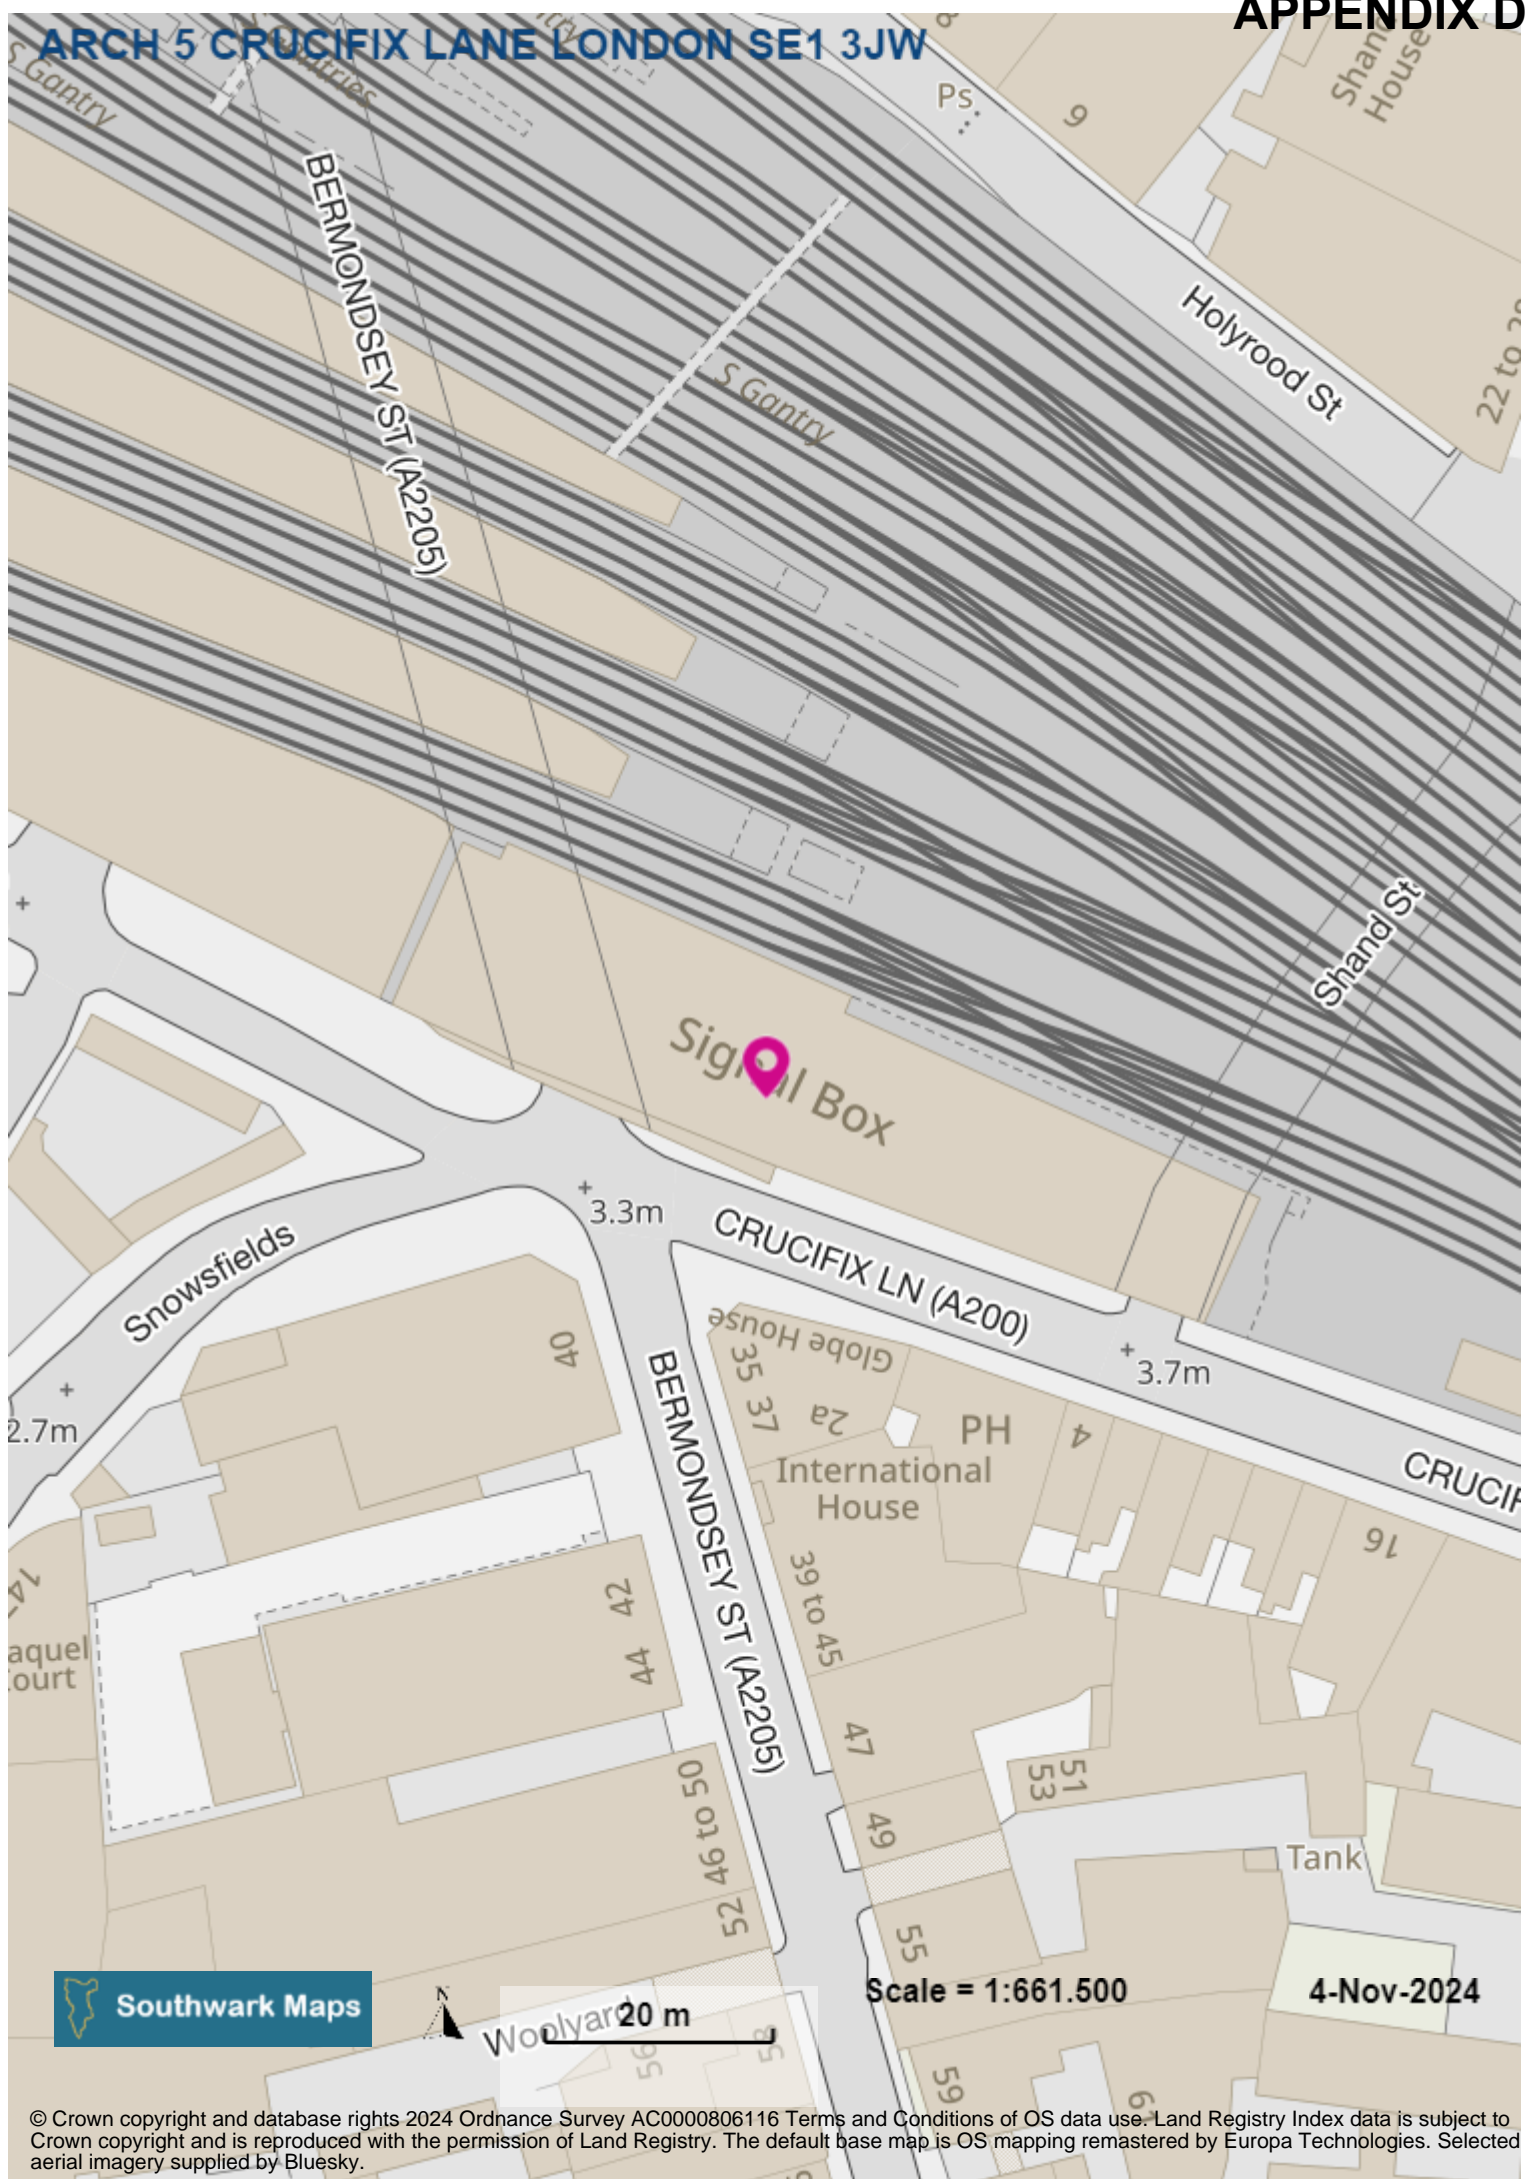

ARCH 5 CRUCIFIX LANE LONDON SE1 3JW

Signal Box

CRUCIFIX LN (A200)

BERMONDSEY ST (A2205)

Holyrood St

Shand St

Snowsfields

BERMONDSEY ST (A2205)

International House

Globe House

Tank

Southwark Maps

Woolyard 20 m

Scale = 1:661.500

4-Nov-2024